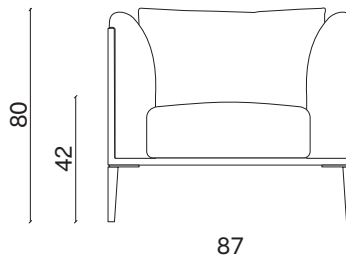

Poltrona KUBÌ / KUBÌ armchair

design by Novamobili studio

NOVAMOBILI

misure L x H x P cm /
dimensions W x H x D cm

87 x 80 x 80

kg. 33,5

Poltrona con rivestimento
completamente sfoderabile in tessuto ed
ecopelle, in pelle è fisso. /

Armchair with fabric and imitation leather
covers are fully removable; leather
version has fixed covers.

Vista laterale /
Side view

Vista frontale /
Front view

Vista in pianta /
Plan view