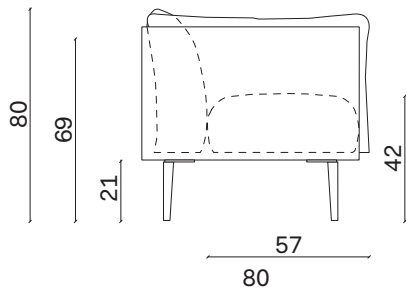

Poltrona KUBÌ / KUBÌ armchair

design by Novamobili studio

NOVAMOBILI

misure L x H x P cm /
dimensions W x H x D cm

87 x 80 x 80

kg. 33,5

Poltrona con rivestimento
completamente sfoderabile in tessuto ed
ecopelle, in pelle è fisso. /

Armchair with fabric and imitation leather
covers are fully removable; leather
version has fixed covers.

Vista laterale /
Side view

Vista frontale /
Front view

Vista in pianta /
Plan view