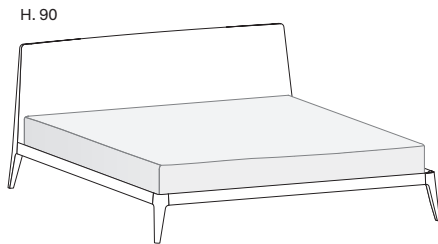

Letto SIRI / SIRI bed

design by Studio Gherardi

NOVAMOBILI

misure L x H x P cm /
dimensions W x H x D cm

175 x 90 x 221,5	kg. 65
195 x 90 x 221,5	kg. 66,5

Copritestiera SIRI SOFT per letto SIRI
SIRI SOFT headboard cover for SIRI bed

misure L x H cm /
dimensions W x H cm

175 x 90	kg. 7
195 x 90	kg. 8