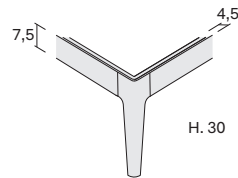

Letto SIRI / SIRI bed

design by Studio Gherardi

NOVAMOBILI

misure L x H x P cm /
dimensions W x H x D cm

175 x 90 x 221,5	kg. 65
195 x 90 x 221,5	kg. 66,5

Copritestiera SIRI SOFT per letto SIRI
SIRI SOFT headboard cover for SIRI bed

misure L x H cm /
dimensions W x H cm

175 x 90	kg. 7
195 x 90	kg. 8