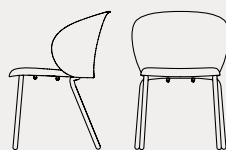

Tuka PL

CB2117
55x56 H76 HB65 cm

CB1999
55x56 H76 HB65 cm

CB2134
53,5x55 H76,5 HB64 cm

CB2133
53,5x55 H76,5 HB64 cm

CB2127 180 | CB2127 360
56,5x59 H78 HB69,5 cm

CB2126
56,5x59 H83(73) HS56,5(46,5) HB74,5(64,5) cm

sedile | seat

PP riciclato 100% recycled 100%

P2L

P3L

P7L

P8L

P9L

P15