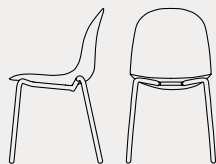

Academy TR

CB2159
44,5x51 H84 cm

CB2170
49x51 H84 cm

CB2172
54x52 H83 cm

CB2173
54x52 H83 HB70 cm

CB2165
47x50 H84 HS66 cm

CB2167
48x55 H82 HS66 cm

CB2171
44,5x51 H84 cm

CB2174 180 | CB2174 360
49x50 H85 cm

CB2166
50x50 H99 HS81 cm

CB2168
50x53 H97 HS81 cm

CB2169
44x49 H101(82) HS85(66) cm

CB2175
61x57 H92(81) HS54(43) cm

struttura | frame

legno | wood

P02