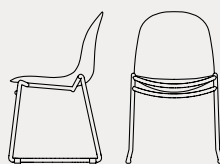

Academy TR

CB2159
44,5x51 H84 cm

CB2170
49x51 H84 cm

CB2172
54x52 H83 cm

CB2173
54x52 H83 HB70 cm

CB2165
47x50 H84 HS66 cm

CB2167
48x55 H82 HS66 cm

CB2171
44,5x51 H84 cm

CB2174 180 | CB2174 360
49x50 H85 cm

CB2166
50x50 H99 HS81 cm

CB2168
50x53 H97 HS81 cm

CB2169
44x49 H101(82) HS85(66) cm

CB2175
61x57 H92(81) HS54(43) cm

struttura | frame

legno | wood

P02