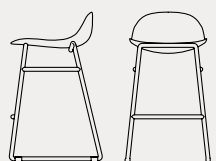

Academy TR

CB2159
44,5x51 H84 cm

CB2170
49x51 H84 cm

CB2172
54x52 H83 cm

CB2173
54x52 H83 HB70 cm

CB2165
47x50 H84 HS66 cm

CB2167
48x55 H82 HS66 cm

CB2171
44,5x51 H84 cm

CB2174 180 | CB2174 360
49x50 H85 cm

CB2166
50x50 H99 HS81 cm

CB2168
50x53 H97 HS81 cm

CB2169
44x49 H101(82) HS85(66) cm

CB2175
61x57 H92(81) HS54(43) cm

struttura | frame

legno | wood

P02