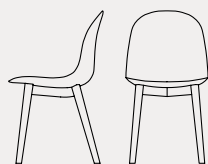

Academy TR

CB2159
44,5x51 H84 cm

CB2170
49x51 H84 cm

CB2172
54x52 H83 cm

CB2173
54x52 H83 HB70 cm

CB2165
47x50 H84 HS66 cm

CB2167
48x55 H82 HS66 cm

CB2171
44,5x51 H84 cm

CB2174 180 | CB2174 360
49x50 H85 cm

CB2166
50x50 H99 HS81 cm

CB2168
50x53 H97 HS81 cm

CB2169
44x49 H101(82) HS85(66) cm

CB2175
61x57 H92(81) HS54(43) cm

struttura | frame

legno | wood

P02