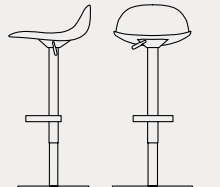

Academy TR

CB2159
44,5x51 H84 cm

CB2170
49x51 H84 cm

CB2172
54x52 H83 cm

CB2173
54x52 H83 HB70 cm

CB2165
47x50 H84 HS66 cm

CB2167
48x55 H82 HS66 cm

CB2171
44,5x51 H84 cm

CB2174 180 | CB2174 360
49x50 H85 cm

CB2166
50x50 H99 HS81 cm

CB2168
50x53 H97 HS81 cm

CB2169
44x49 H101(82) HS85(66) cm

CB2175
61x57 H92(81) HS54(43) cm

struttura | frame

legno | wood

P02