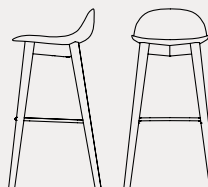

Academy TR

CB2159
44,5x51 H84 cm

CB2170
49x51 H84 cm

CB2172
54x52 H83 cm

CB2173
54x52 H83 HB70 cm

CB2165
47x50 H84 HS66 cm

CB2167
48x55 H82 HS66 cm

CB2171
44,5x51 H84 cm

CB2174 180 | CB2174 360
49x50 H85 cm

CB2166
50x50 H99 HS81 cm

CB2168
50x53 H97 HS81 cm

CB2169
44x49 H101(82) HS85(66) cm

CB2175
61x57 H92(81) HS54(43) cm

struttura | frame

legno | wood

P02