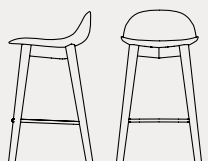

Academy TR

CB2159
44,5x51 H84 cm

CB2170
49x51 H84 cm

CB2172
54x52 H83 cm

CB2173
54x52 H83 HB70 cm

CB2165
47x50 H84 HS66 cm

CB2167
48x55 H82 HS66 cm

CB2171
44,5x51 H84 cm

CB2174 180 | CB2174 360
49x50 H85 cm

CB2166
50x50 H99 HS81 cm

CB2168
50x53 H97 HS81 cm

CB2169
44x49 H101(82) HS85(66) cm

CB2175
61x57 H92(81) HS54(43) cm

struttura | frame

legno | wood

P02