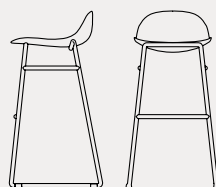

Academy TR

CB2159
44,5x51 H84 cm

CB2170
49x51 H84 cm

CB2172
54x52 H83 cm

CB2173
54x52 H83 HB70 cm

CB2165
47x50 H84 HS66 cm

CB2167
48x55 H82 HS66 cm

CB2171
44,5x51 H84 cm

CB2174 180 | CB2174 360
49x50 H85 cm

CB2166
50x50 H99 HS81 cm

CB2168
50x53 H97 HS81 cm

CB2169
44x49 H101(82) HS85(66) cm

CB2175
61x57 H92(81) HS54(43) cm

struttura | frame

legno | wood

P02