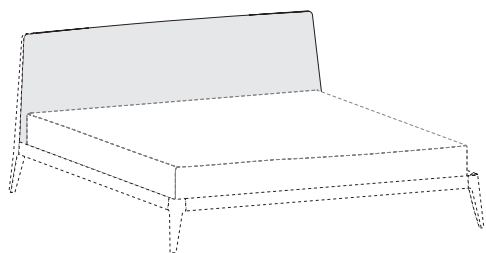

H. 90

DIMENSIONI E VARIANTI / *DIMENSIONS AND VERSIONS*

misure L x H x P cm / *dimensions W x H x D cm*

175/195 x 90 x 221,5

Copritestiera SIRI SOFT per letto SIRI /  
*SIRI SOFT headboard cover for SIRI bed*

misure L x H cm / *dimensions W x H cm*

175 / 195 x 90