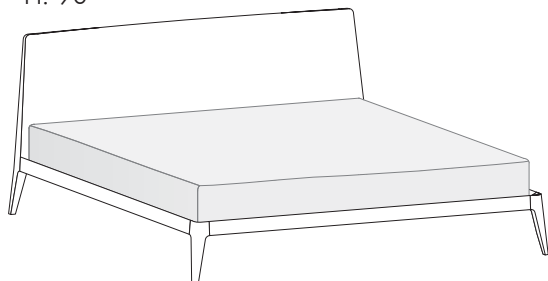

H. 90

DIMENSIONI E VARIANTI / *DIMENSIONS AND VERSIONS*

misure L x H x P cm / *dimensions W x H x D cm*

175/195 x 90 x 221,5

Copritestiera SIRI SOFT per letto SIRI /  
*SIRI SOFT headboard cover for SIRI bed*

misure L x H cm / *dimensions W x H cm*

175 / 195 x 90